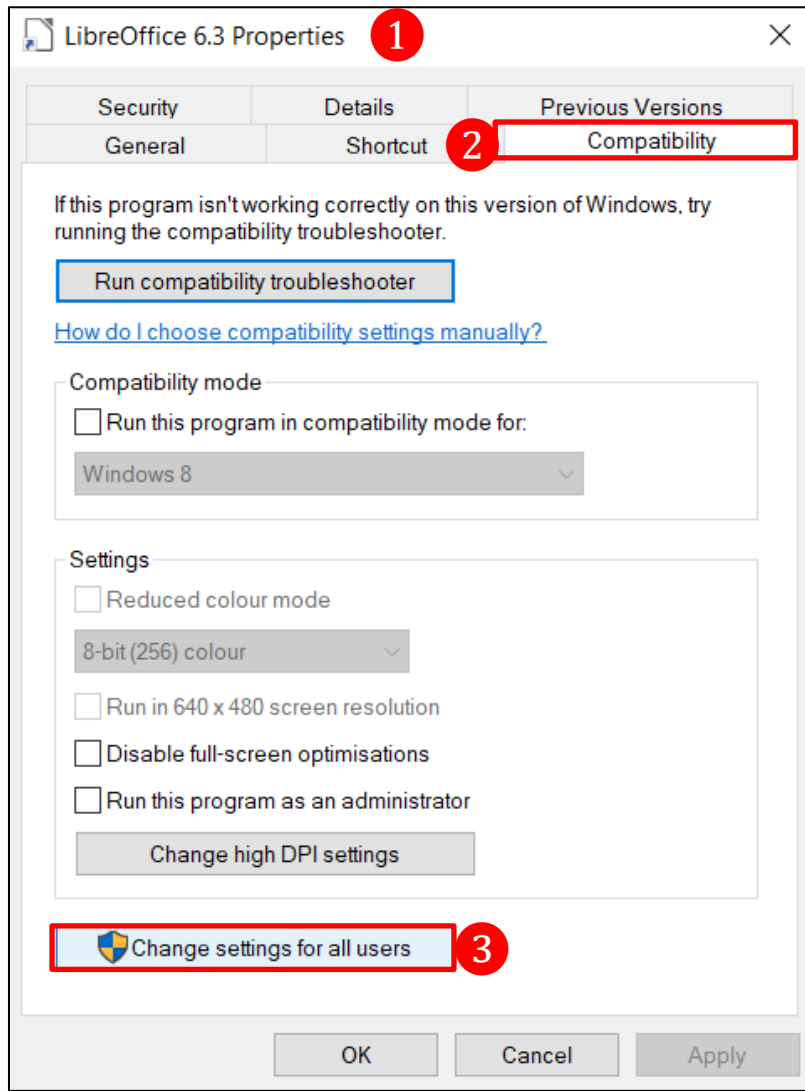

Navigation: Settings Support To Correct Torn Screens on Multiple Open Documents

1. 1 LibreOffice Properties window
2. 2 Compatibility tab
3. 3 Select the **Change Settings For All Users** button

Note: this will only affect the Document settings on the machine you are working on