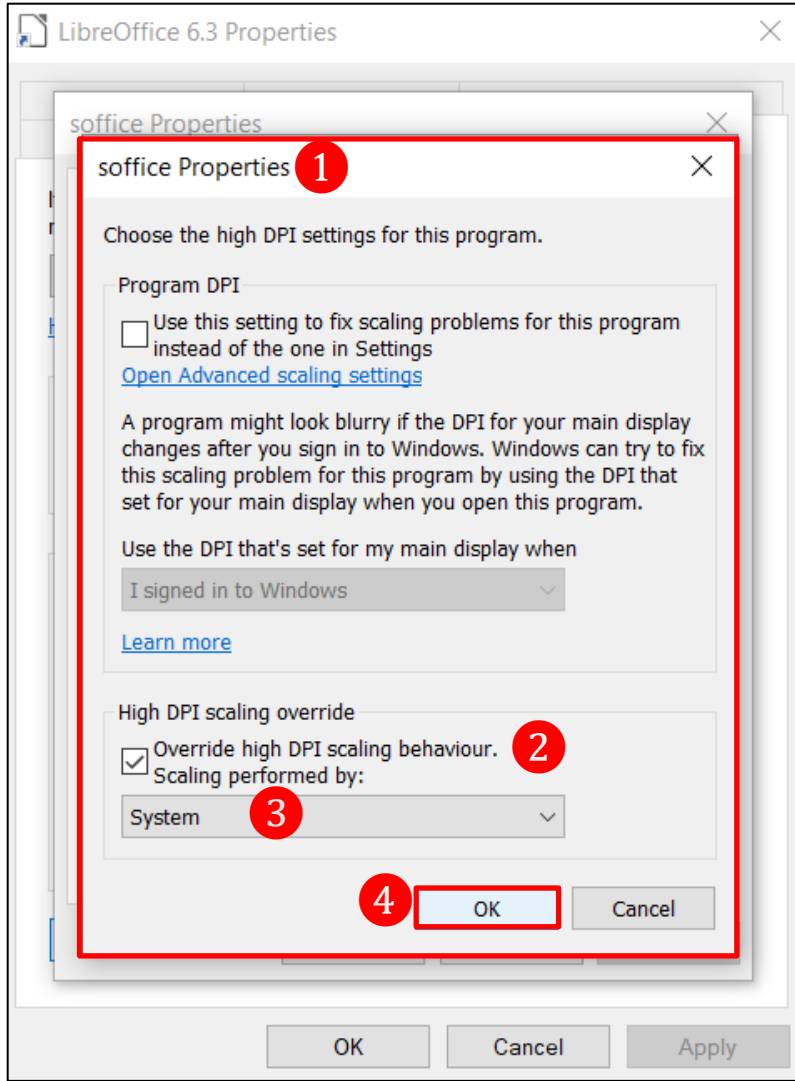

Settings Support To Correct Torn Screens on Multiple Open Documents:

1. **1 soffice Properties** window
2. **2 Override High DPI Scaling Behaviour:** Check the box to Enable the setting
3. **3 Scaling Performed By:** use the Drop Down to access the list of options – **System** option
4. **4** Select the **OK** button