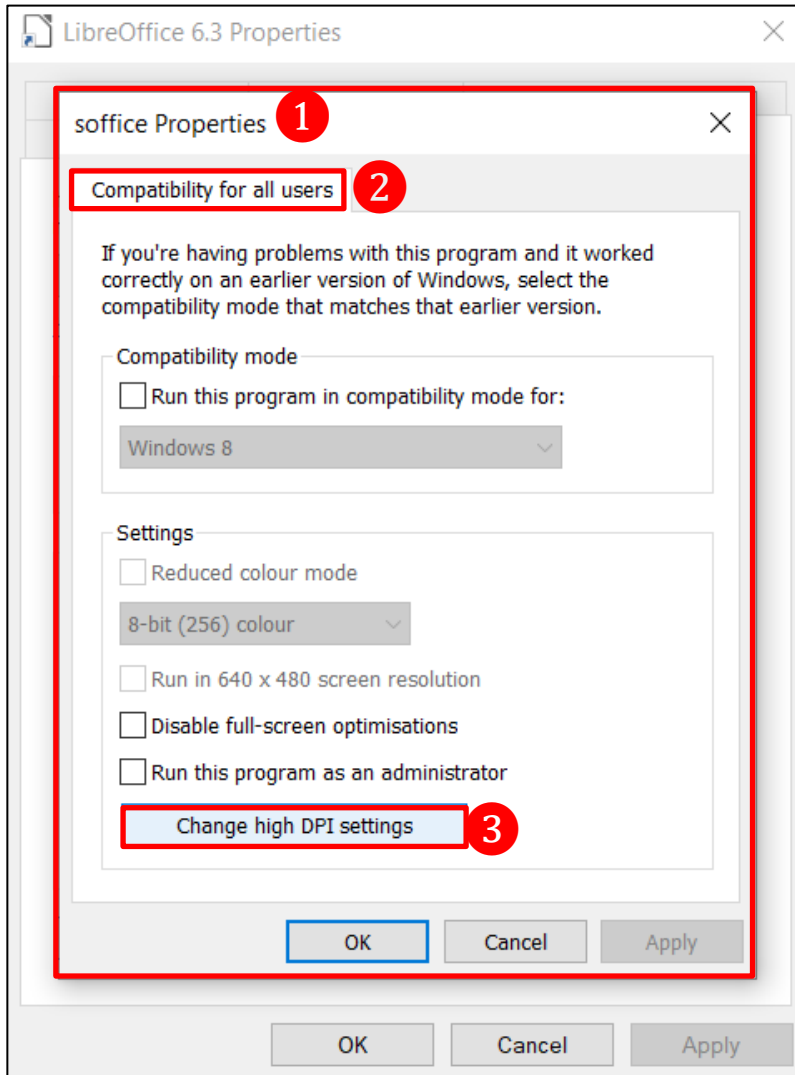

Navigation: Settings Support To Correct Torn Screens on Multiple Open Documents

1. 1 soffice Properties window
2. 2 Compatibility For All Users tab
3. 3 Select the Change High DPI Settings button